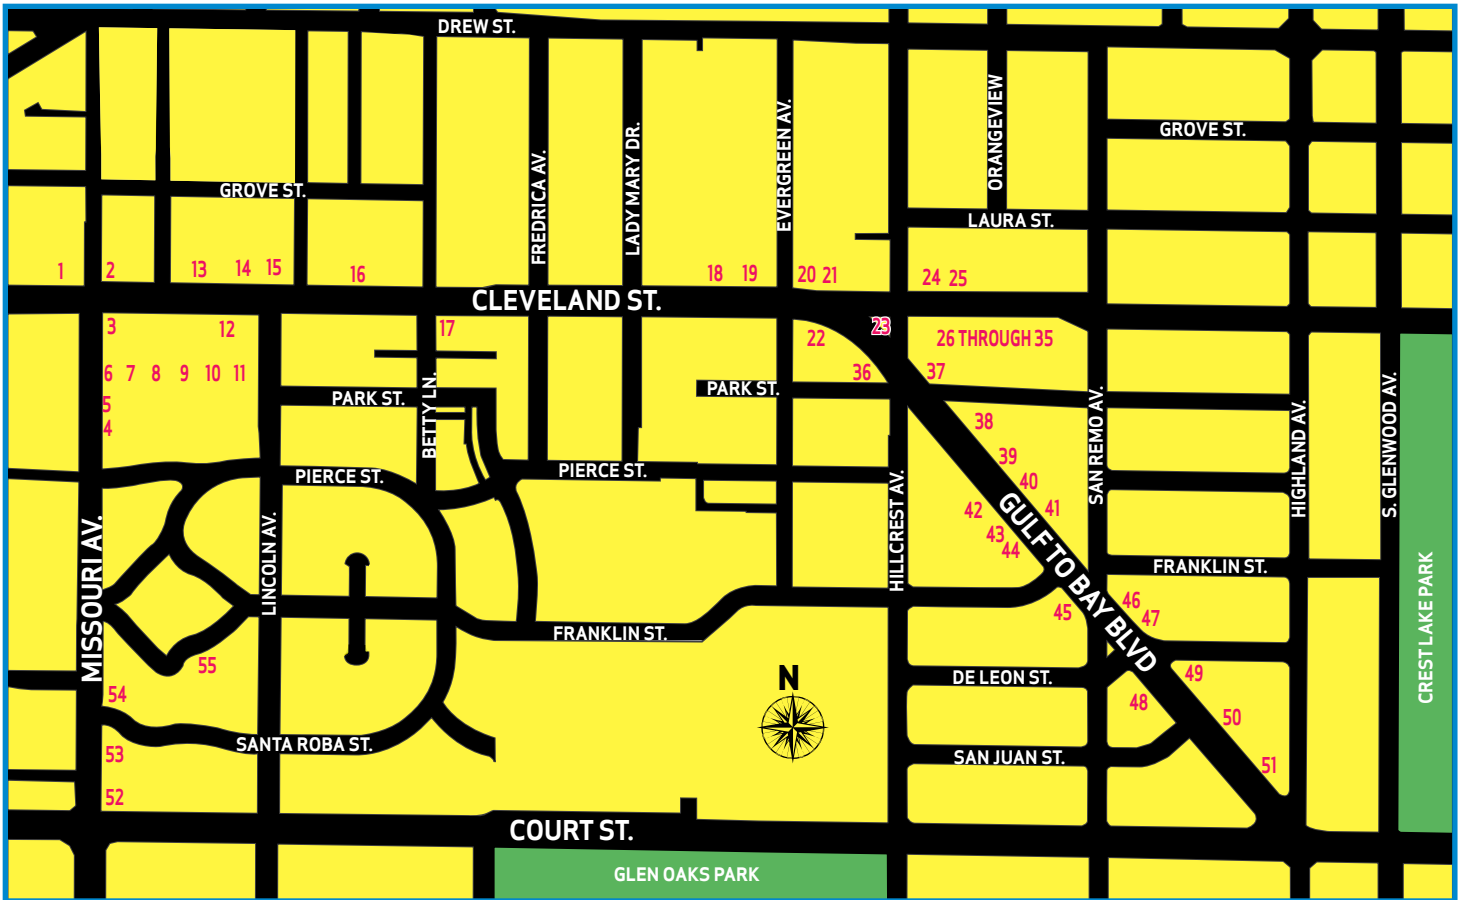

EAST GATEWAY DISTRICT *Shopping & Dining Guide*

DIRECTORY

ART & ENTERTAINMENT

- 27 ARTISTS' WAY COOPERATIVE GALLERY
1403 CLEVELAND
- 28 STUDIO 1212 1405 CLEVELAND

BICYCLE/AUTOMOTIVE/RENTAL

- 1 GOODYEAR AUTO SERVICE CENTER
1196 CLEVELAND
- 21 PJ'S AUTO WORLD 1370 CLEVELAND
- 22 SCOTT'S CLASSIC CAR WASH
1365 CLEVELAND
- 23 GULF RENT-A-CAR 1384 GULF TO BAY
- 45 HANDS ON BICYCLE 1453 GULF TO BAY
- 51 RICH LIMOUSINE INC. 1498 GULF TO BAY
- 52 ENTERPRISE RENT-A-CAR 1200 COURT

38 SHU SHU'S MONGOLIAN BARBEQUE

1436 GULF TO BAY

50 EL CHICANITO RESTAURANT

1478 GULF TO BAY

53 PAPA JOHNS 411 S. MISSOURI

GROCERY/CONVENIENCE

- 10 NATURE'S FOOD PATCH 1225 CLEVELAND
- 14 VAZQUEZ VEGGIES 1236 CLEVELAND
- 17 STOP N SHOP (EXXON) 1285 CLEVELAND
- 20 WANNA SAVE 1362 CLEVELAND
- 24 EL RANCHITO DE PEPE 1406 CLEVELAND
- 36 HILLCREST FOOD STORE 1391 GULF TO BAY
- 50 EL CHICANITO STORE 1478 GULF TO BAY
- 55 MARVS MEATS 1225 FRANKLIN CIRCLE

1356 CLEVELAND

25 SENOR BUBBLES 1408 CLEVELAND

34 DIANA'S HAIR SALON 1415 CLEVELAND

43 CHRIS' TAILOR SHOP 1437-1 GULF TO BAY

41 M LORDS HAIR STYLE SHOP

1446 GULF TO BAY

49 LALO'S 1472 GULF TO BAY

SHOPPING/MISCELLANEOUS

- 3 CVS PHARMACY 1 S MISSOURI
- 8 FAMILY DOLLAR STORES 1215 CLEVELAND
- 19 VET'S DISCOUNT FLAG SERVICES
1360 CLEVELAND
- 30 TIME WORN ELEGANCE 1407 CLEVELAND
- 31 NOVEDADES ARCOIRIS 1411 CLEVELAND
- 32 BLUE MOON BOOKS & ANTIQUES
1411A CLEVELAND
- 33 PAISANO HELP 1413 CLEVELAND
- 39 COMPUTER LEARNING CENTER
1438 GULF TO BAY
- 40 SILVA WESTERN WEAR 1442 GULF TO BAY
- 46 BUY COINS & STAMPS 1458 GULF TO BAY
- 47 DON JUAN ENVIOS UNIVERSAL
1462 GULF TO BAY
- 51 T SHIRT FACTORY 1498 GULF TO BAY