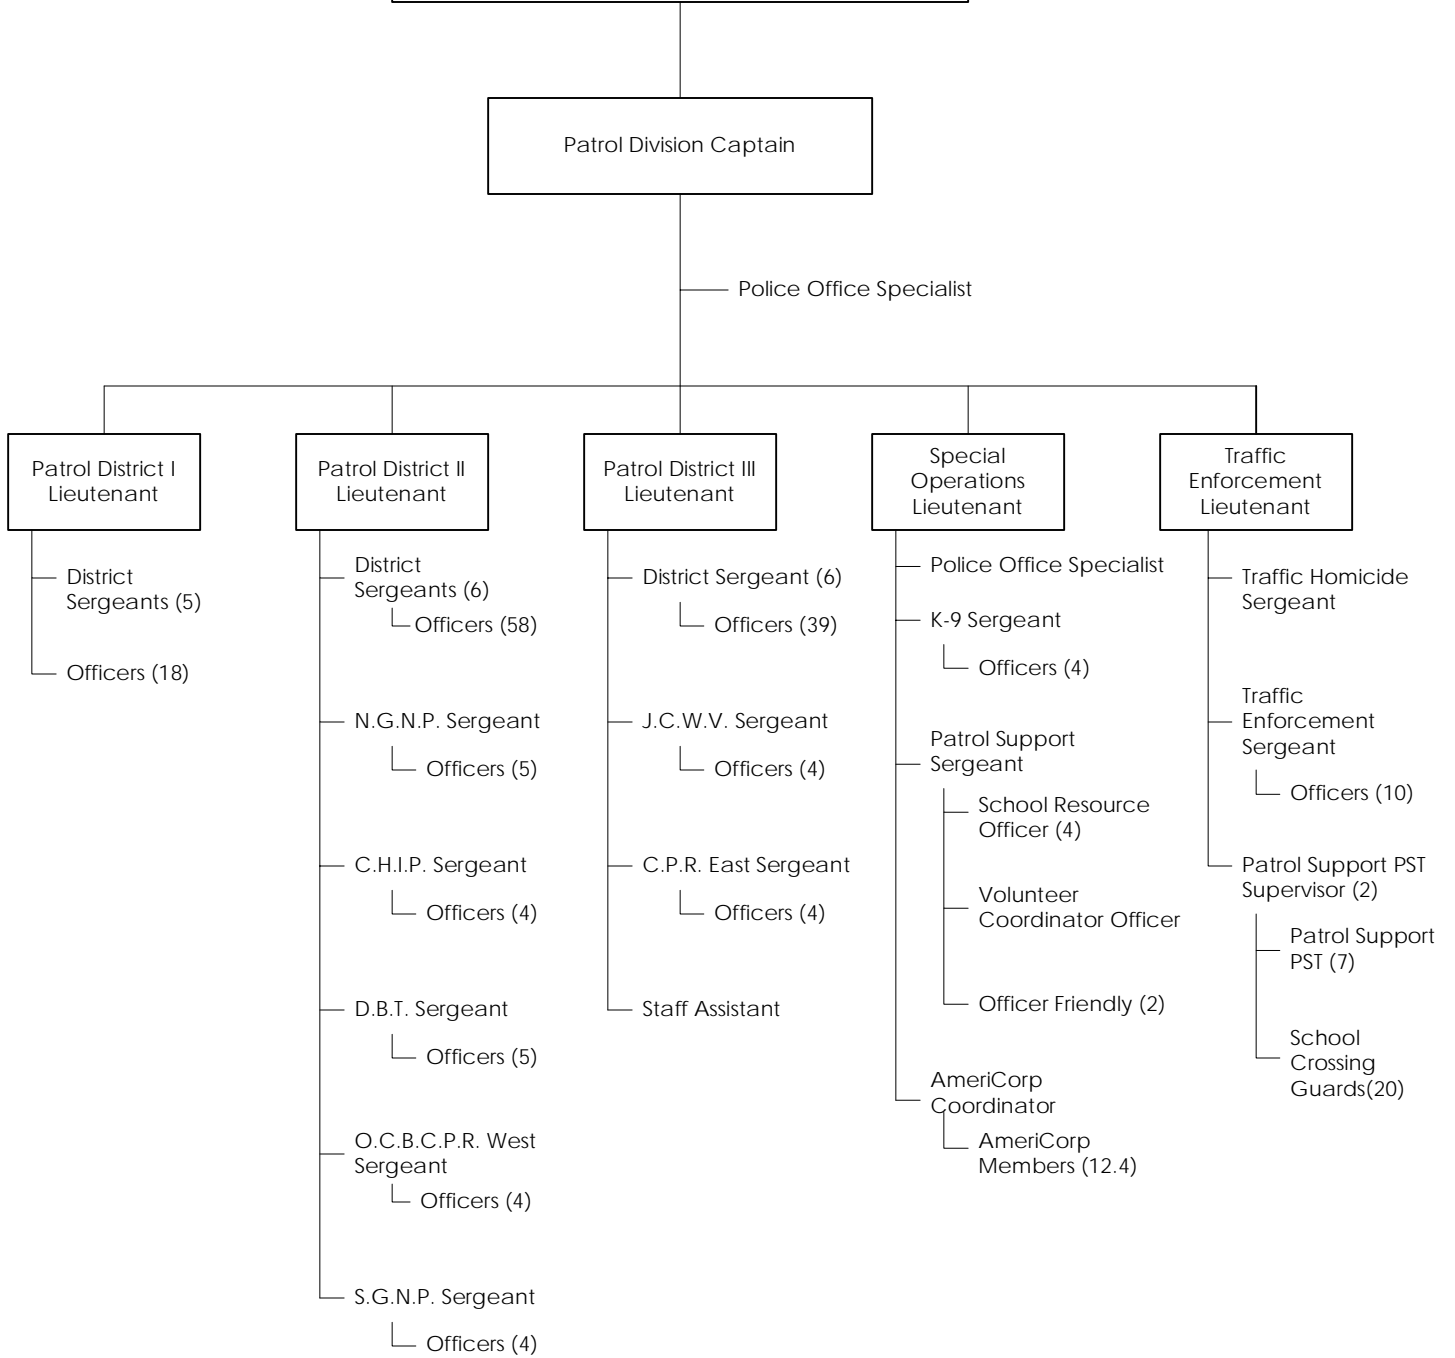

Chief of Police

**Office of the Chief
Communications**

**22.0 FTE's
50.3 FTE's**

Deputy Chief of Operations (Page1)

**Criminal Investigations Division
Captain**

Police Office Specialist

CID Operations Lieutenant

CID Intelligence Lieutenant

**Supplement A
Criminal Investigations 55.6 FTE's**

Deputy Chief of Operations (Page1)

Supplement B
 Patrol
 AmeriCorp Program

232.0 FTE's
 12.4

**Supplement C
Support Services
Outside Duty Project**