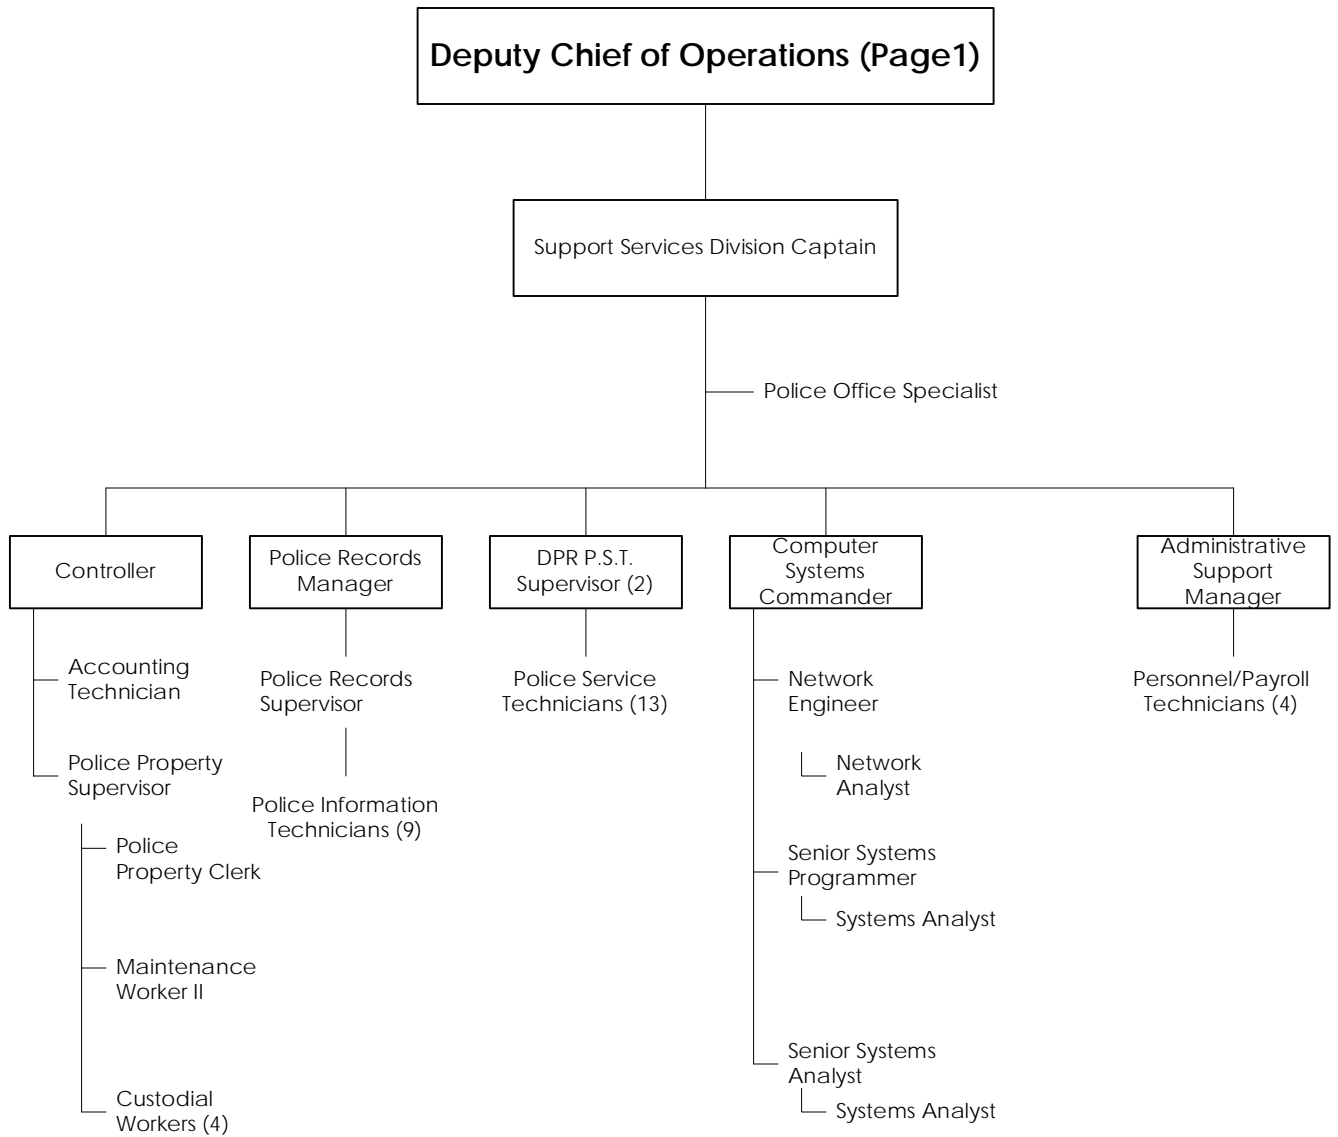

CID Intelligence Lieutenant

**Supplement A
Criminal Investigations 55.6 FTE's**

Deputy Chief of Operations (Page1)

Supplement B
 Patrol
 AmeriCorp Program

232.0 FTE's
 12.4

**Supplement C
Support Services
Outside Duty Project**