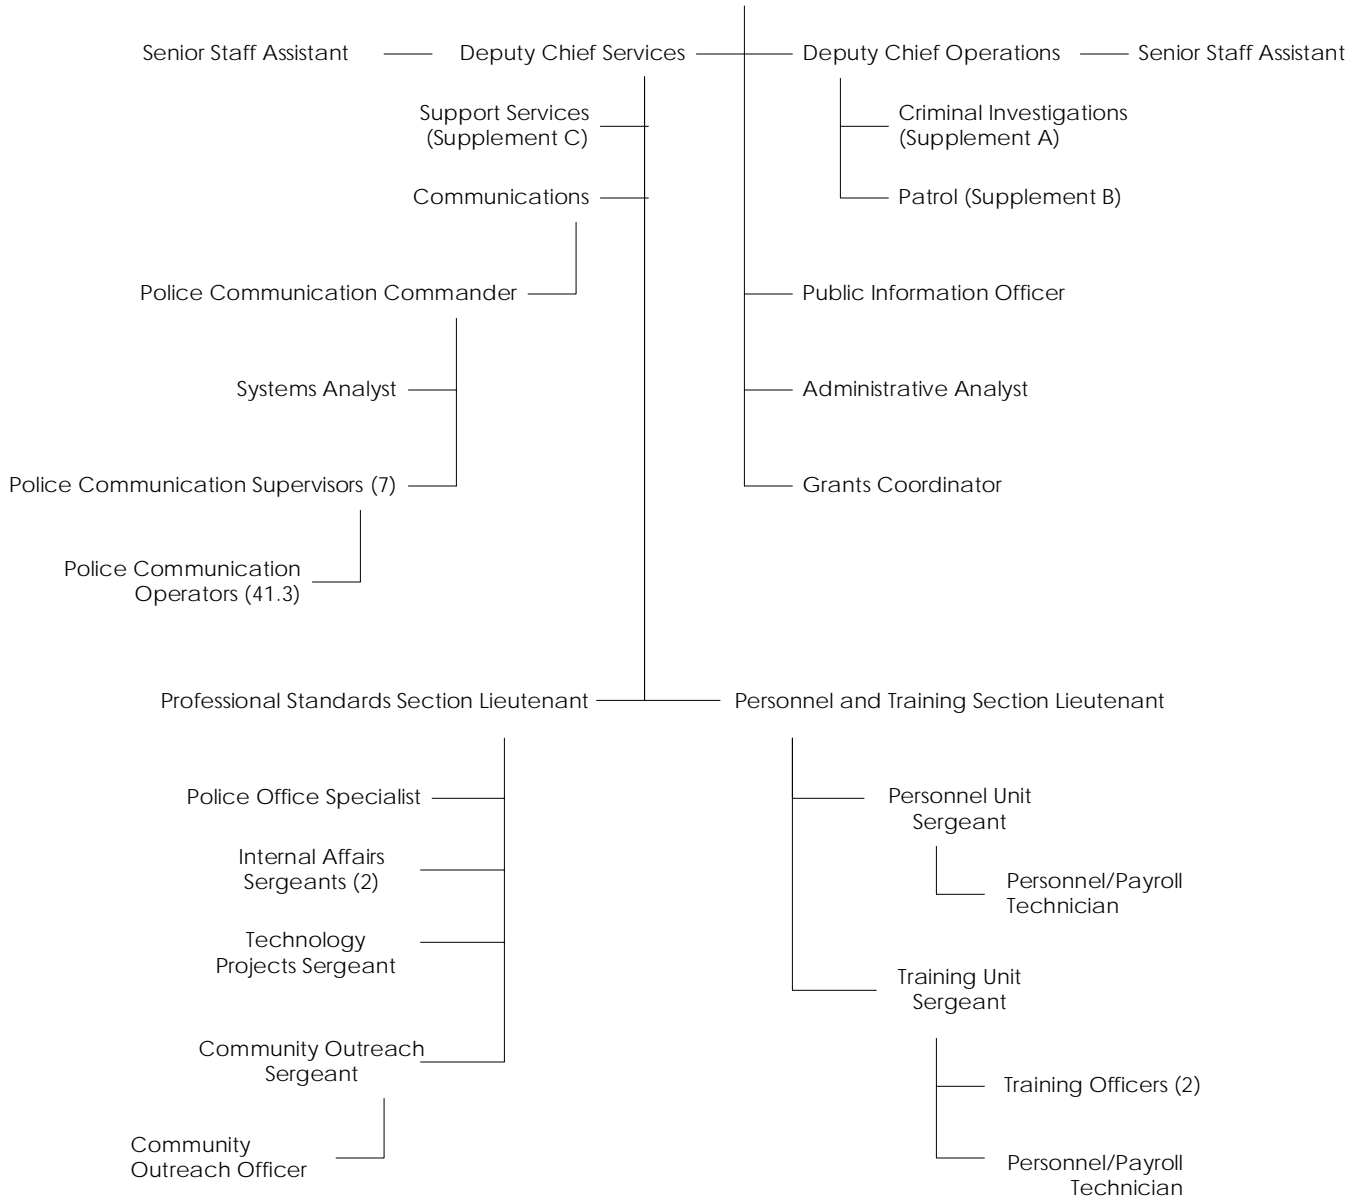

Chief of Police

**Office of the Chief
Communications**

**22.0 FTE's
50.3 FTE's**

Deputy Chief of Operations (Page1)

**Criminal Investigations Division
Captain**

Police Office Specialist

CID Operations Lieutenant

CID Intelligence Lieutenant

**Supplement A
Criminal Investigations 55.6 FTE's**

Deputy Chief of Operations (Page1)

Supplement B
 Patrol
 AmeriCorp Program

232.0 FTE's
 12.4

**Supplement C
Support Services
Outside Duty Project**