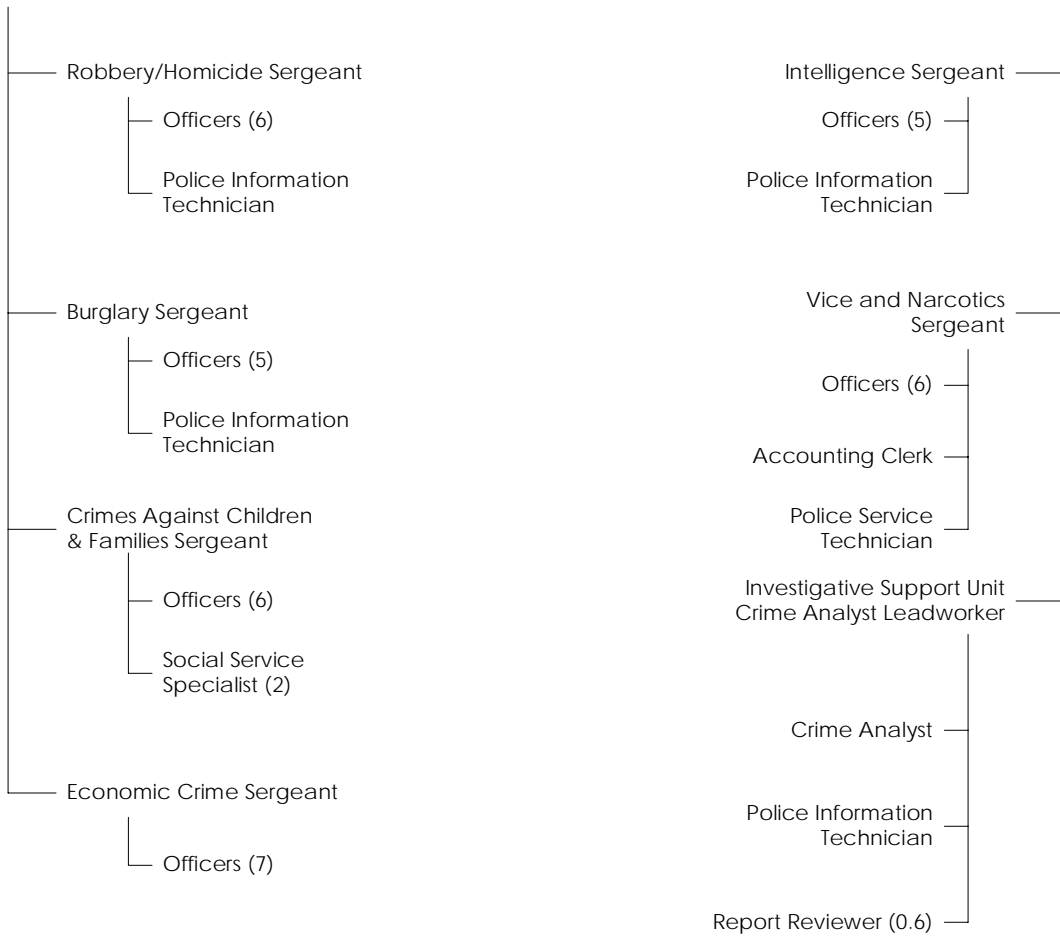

Chief of Police

**Office of the Chief
Communications**

**22.0 FTE's
50.3 FTE's**

Deputy Chief of Operations (Page1)

**Criminal Investigations Division
Captain**

Police Office Specialist

CID Operations Lieutenant

CID Intelligence Lieutenant

**Supplement A
Criminal Investigations 55.6 FTE's**

Deputy Chief of Operations (Page1)

Supplement B
 Patrol
 AmeriCorp Program

232.0 FTE's
 12.4

**Supplement C
Support Services
Outside Duty Project**