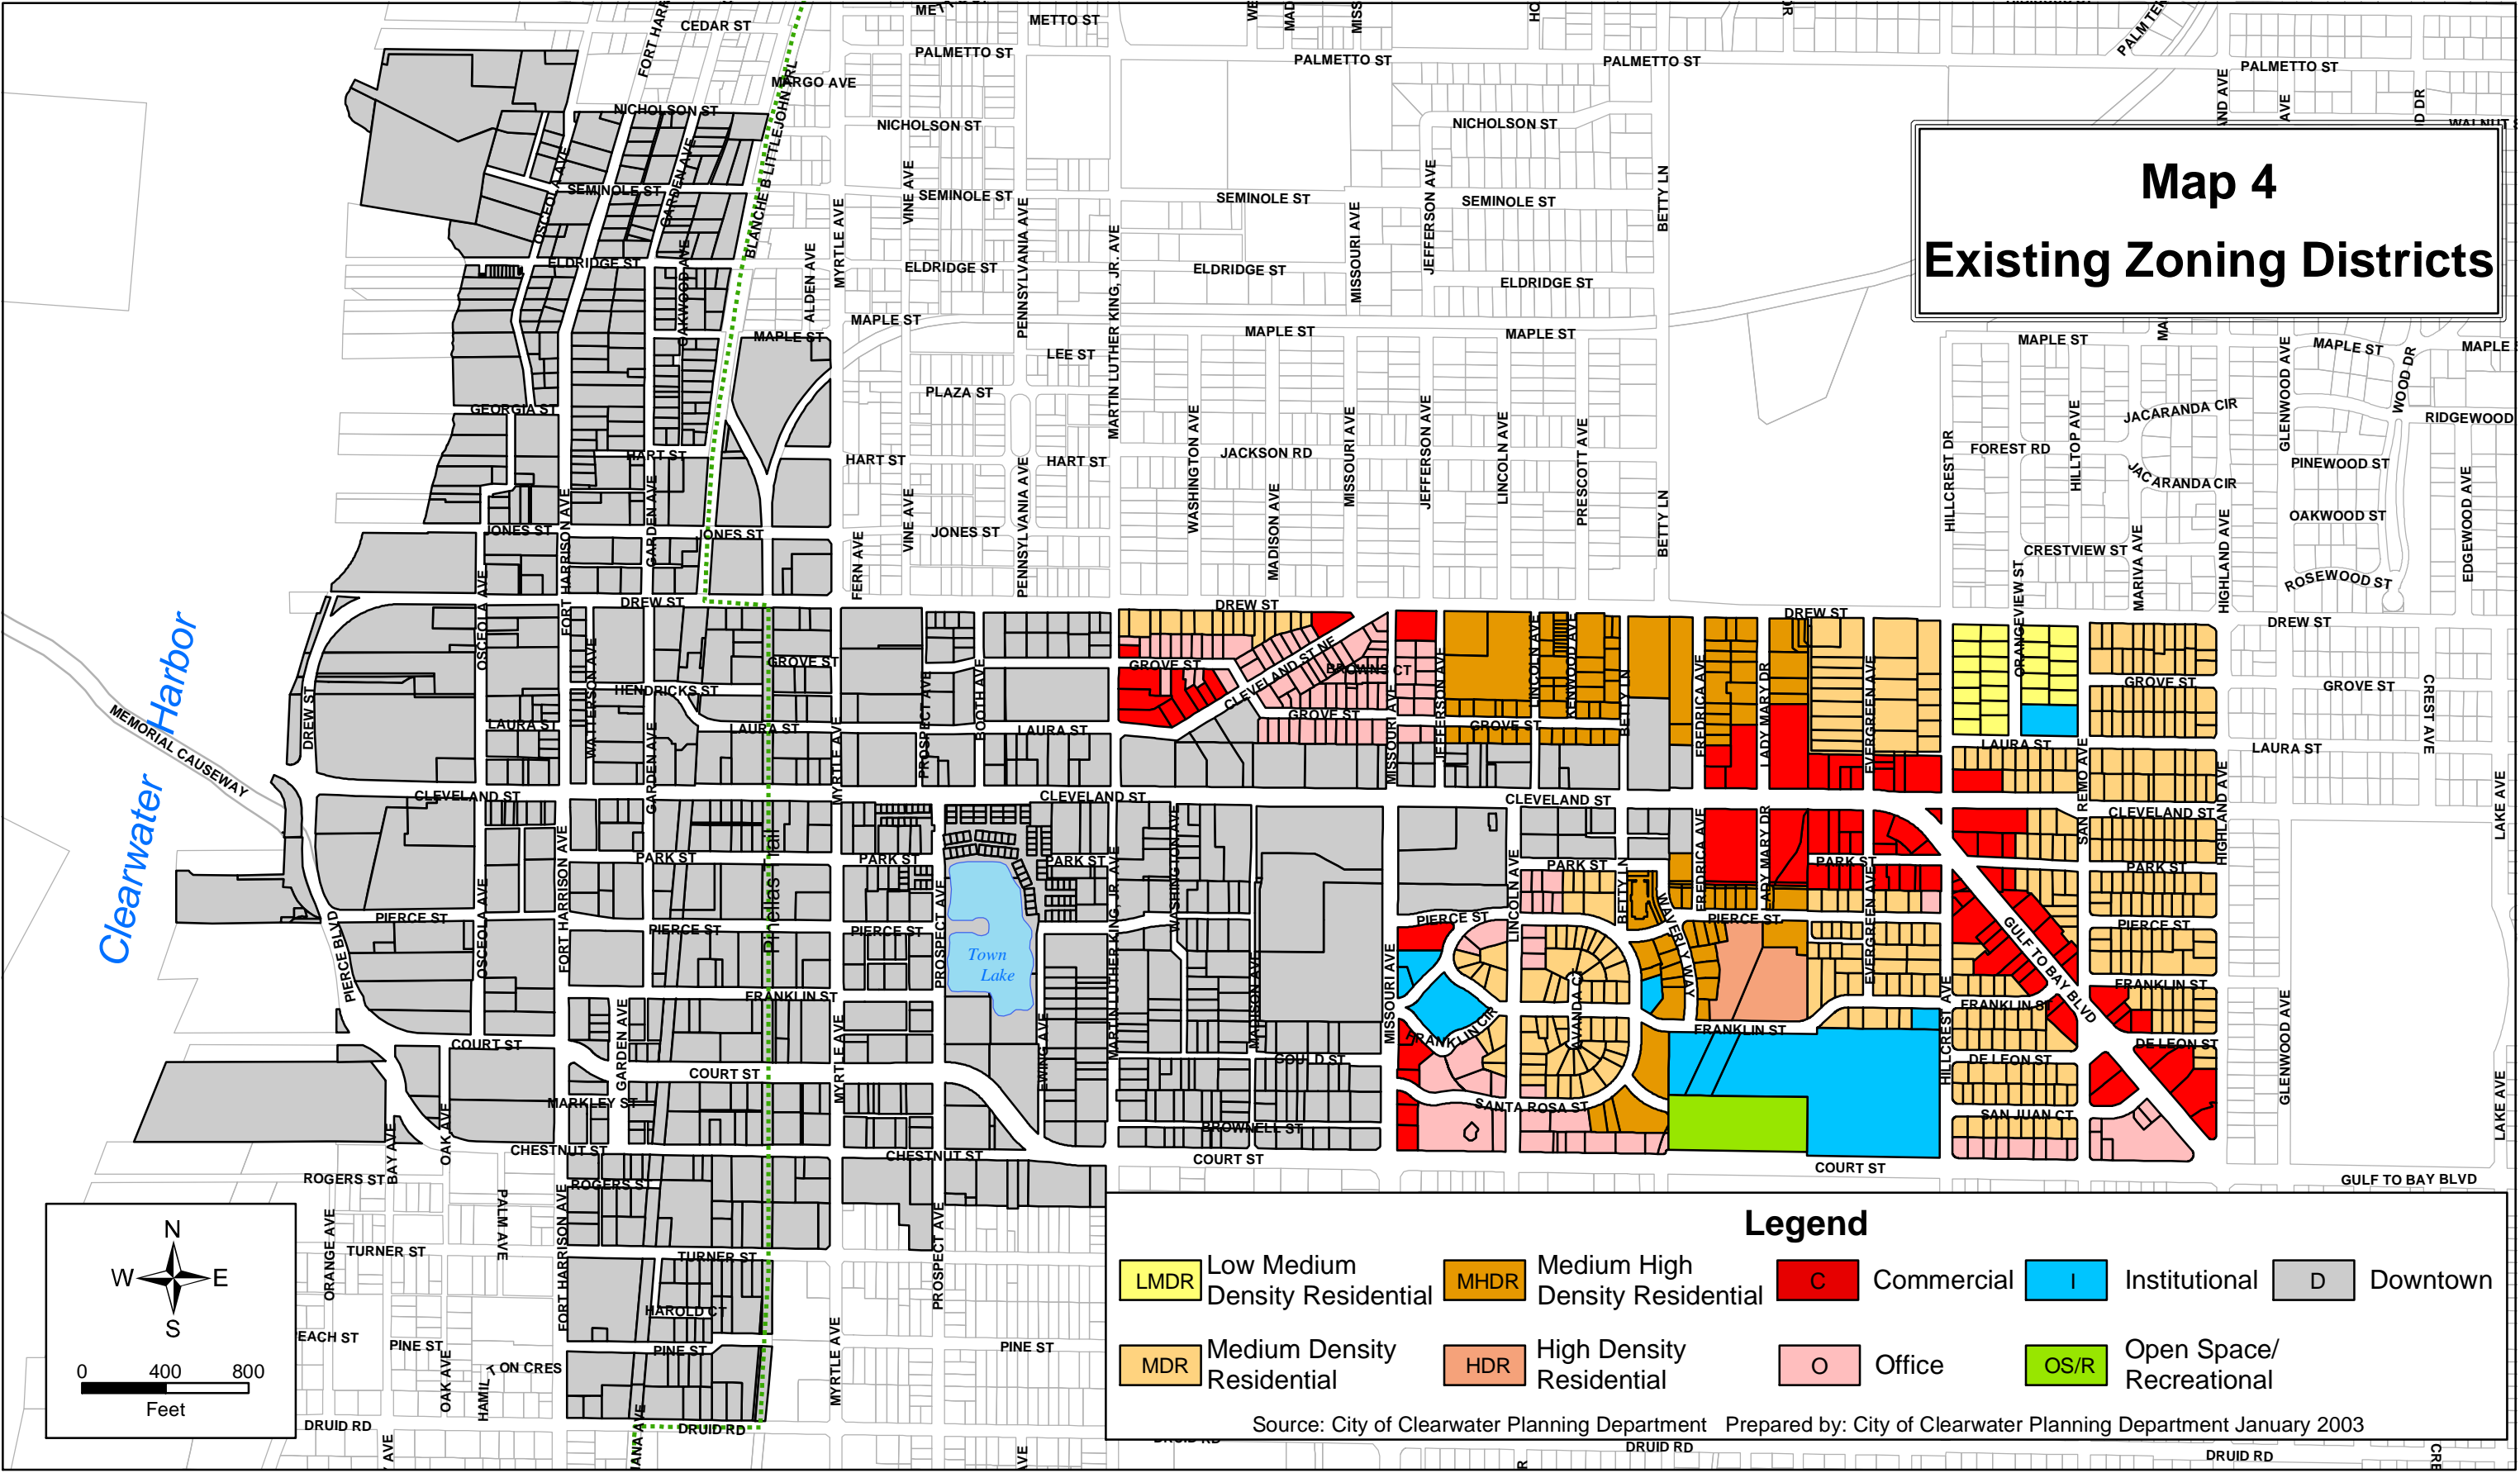

Map 4 Existing Zoning Districts

| Legend | | | | |
|---|---|---|---|--|
| LMDR Low Medium Density Residential | MHR Medium High Density Residential | C Commercial | I Institutional | D Downtown |
| MDR Medium Density Residential | HDR High Density Residential | O Office | OS/R Open Space/Recreational | |

Source: City of Clearwater Planning Department Prepared by: City of Clearwater Planning Department January 2003