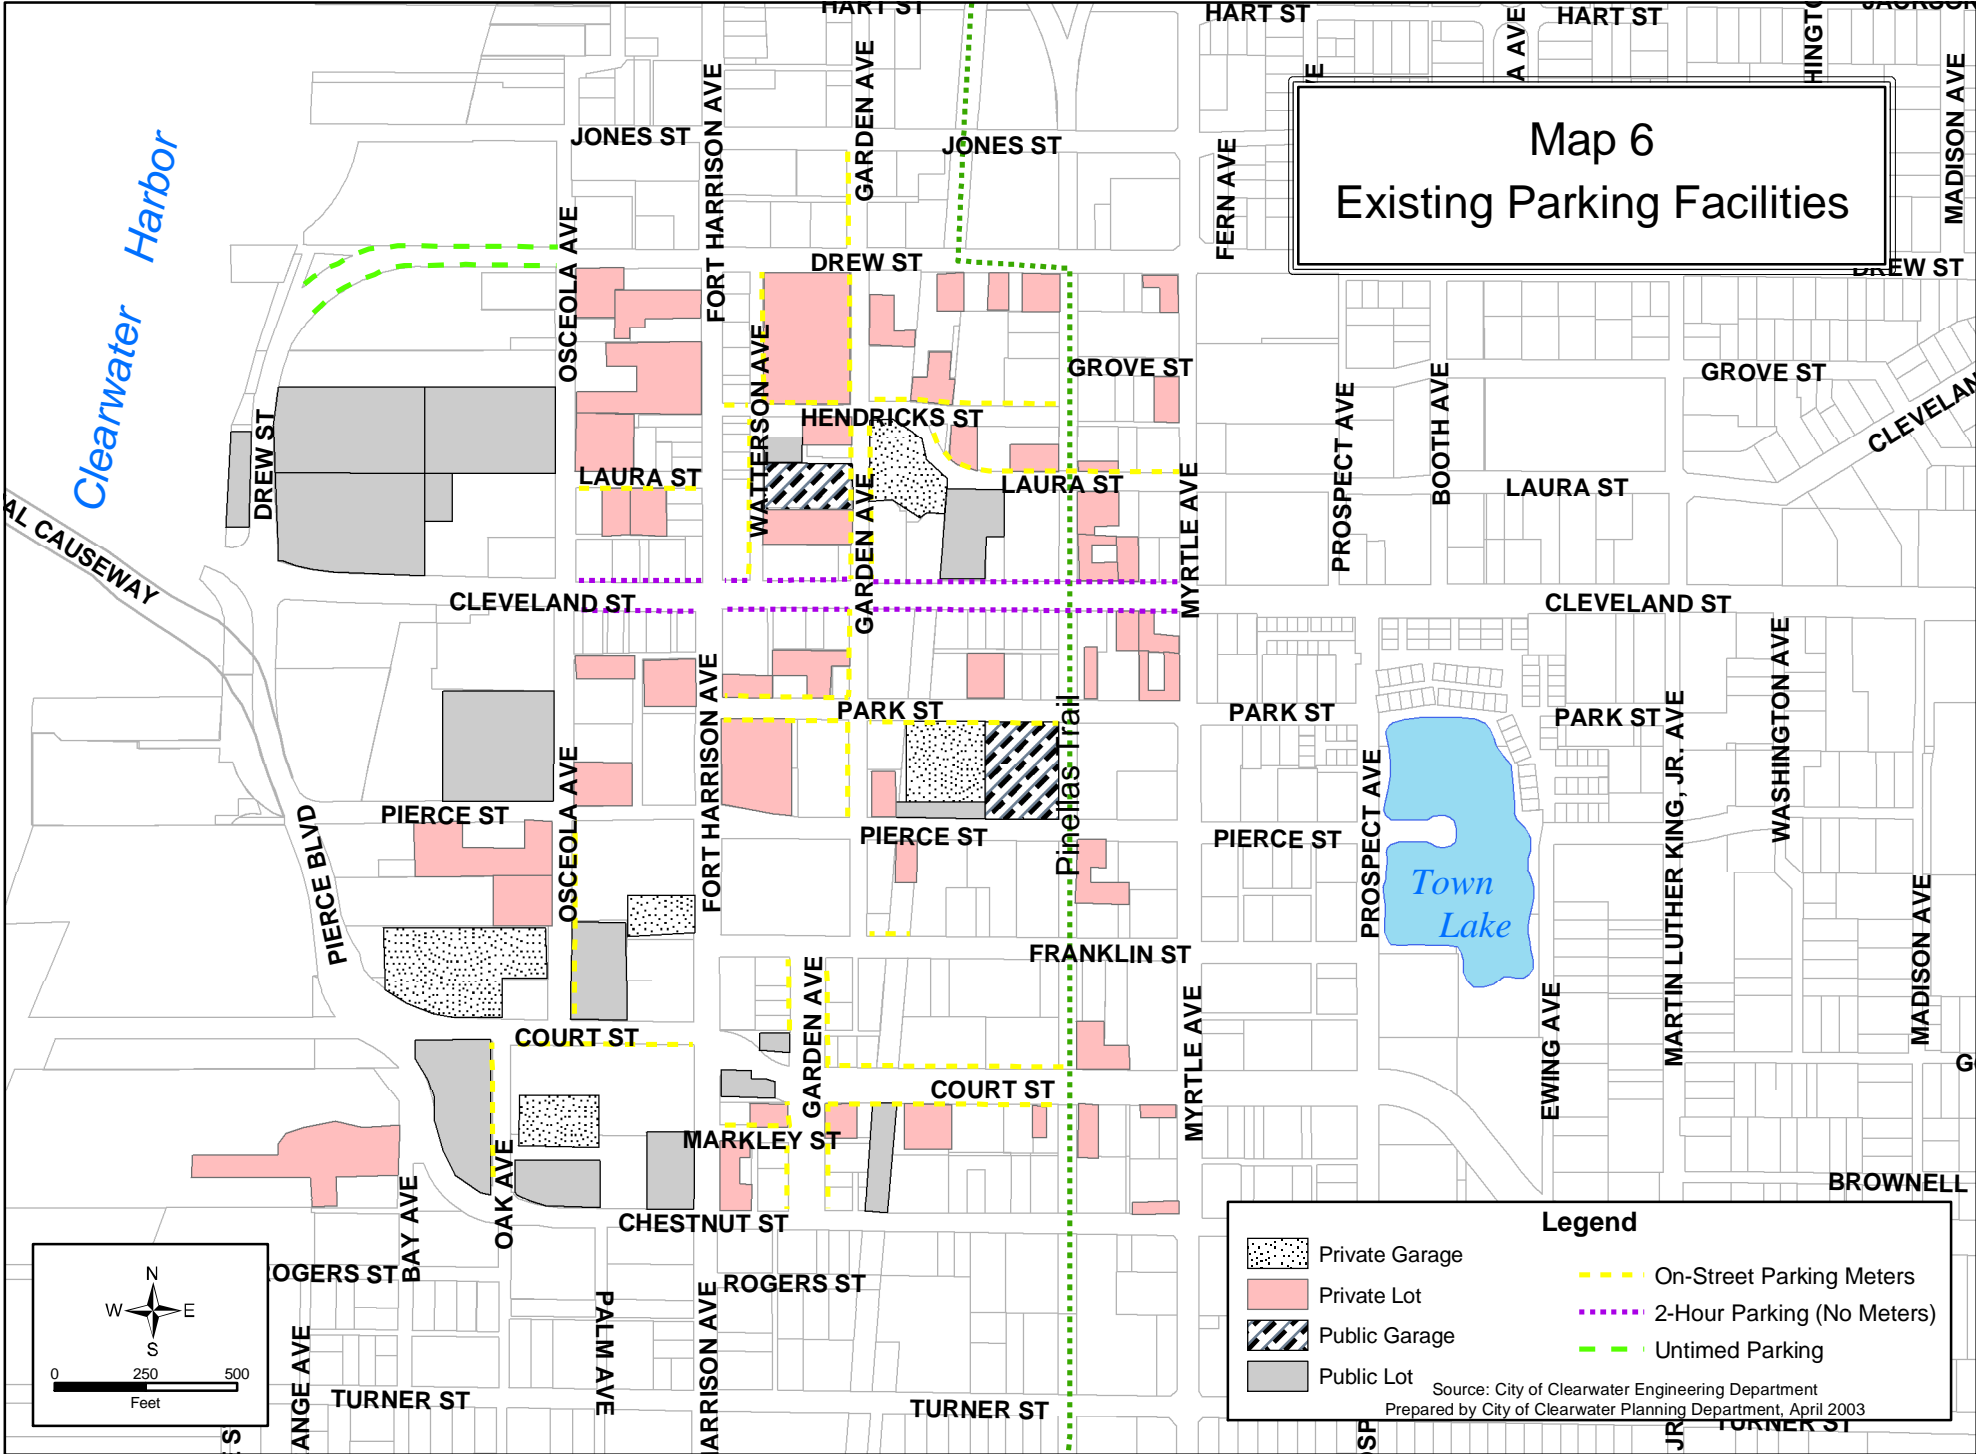

Map 6 Existing Parking Facilities

Legend

- Private Garage
- Private Lot
- Public Garage
- Public Lot
- On-Street Parking Meters
- 2-Hour Parking (No Meters)
- Untimed Parking

Source: City of Clearwater Engineering Department
Prepared by City of Clearwater Planning Department, April 2003