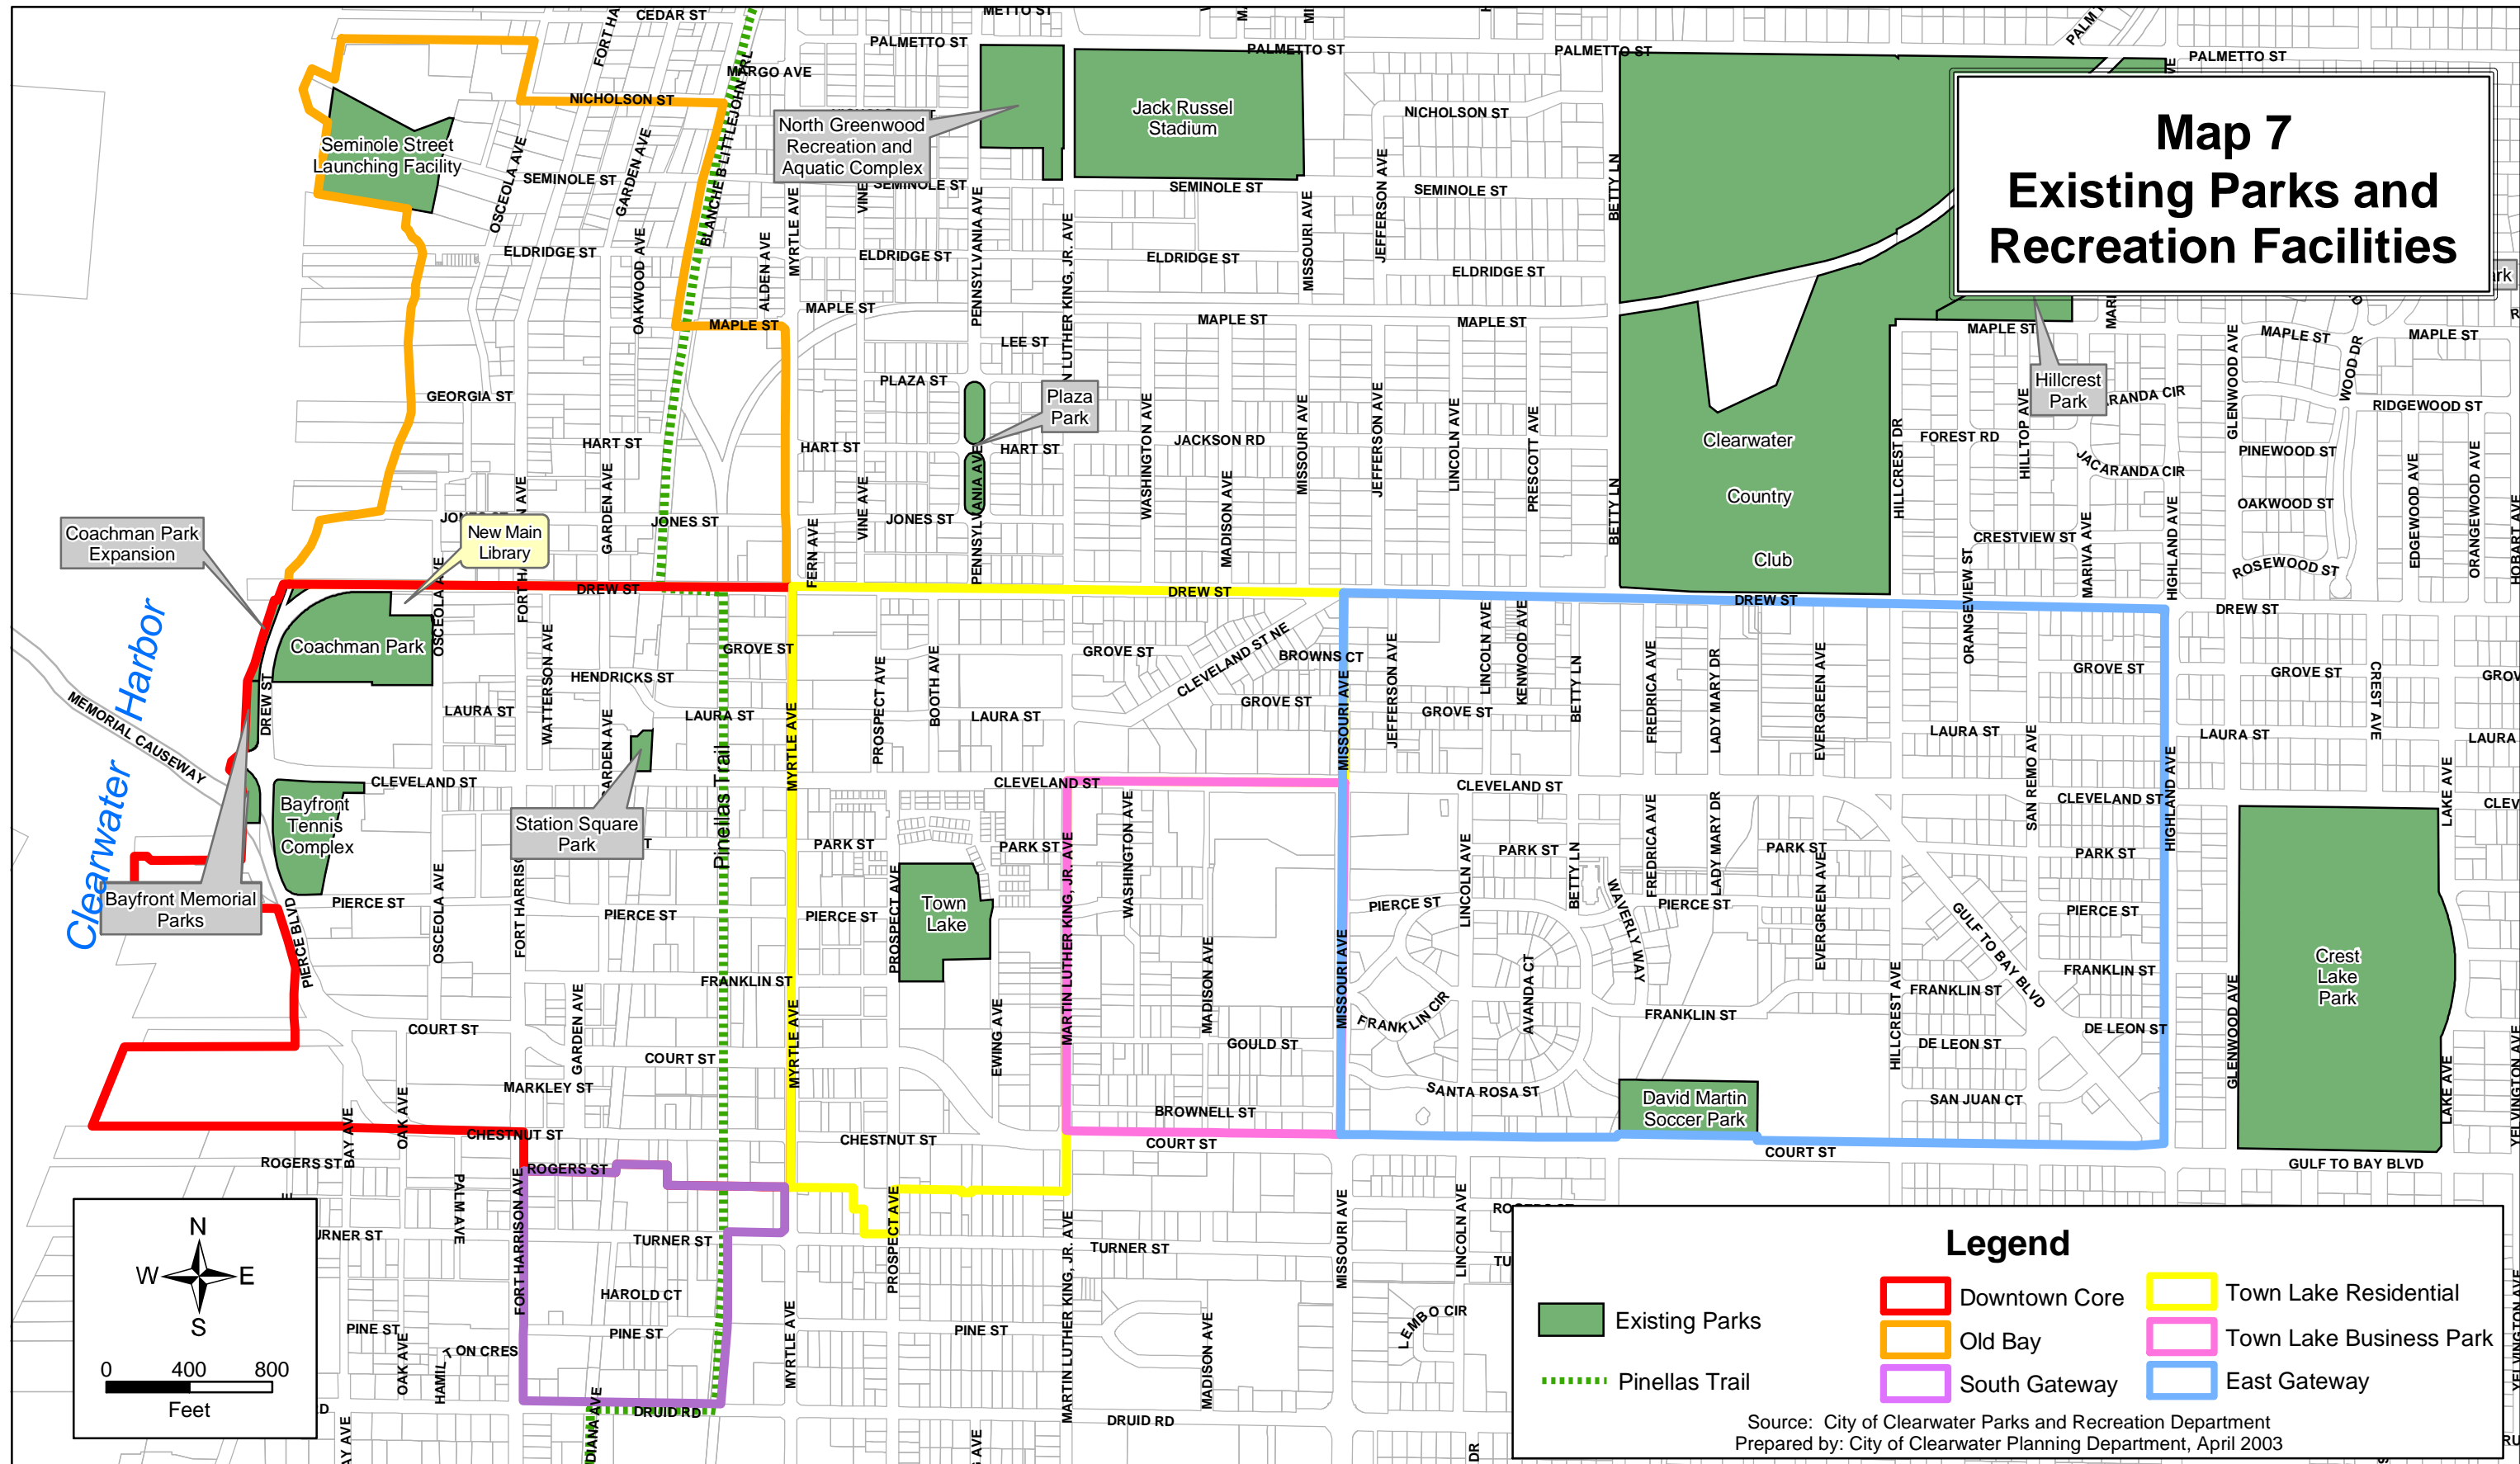

Map 7 Existing Parks and Recreation Facilities

Legend

- Existing Parks
- Downtown Core
- Old Bay
- South Gateway
- Pinellas Trail
- Town Lake Residential
- Town Lake Business Park
- East Gateway

Source: City of Clearwater Parks and Recreation Department
Prepared by: City of Clearwater Planning Department, April 2003

This is not a map of survey. G:\mxd\parks.mxd