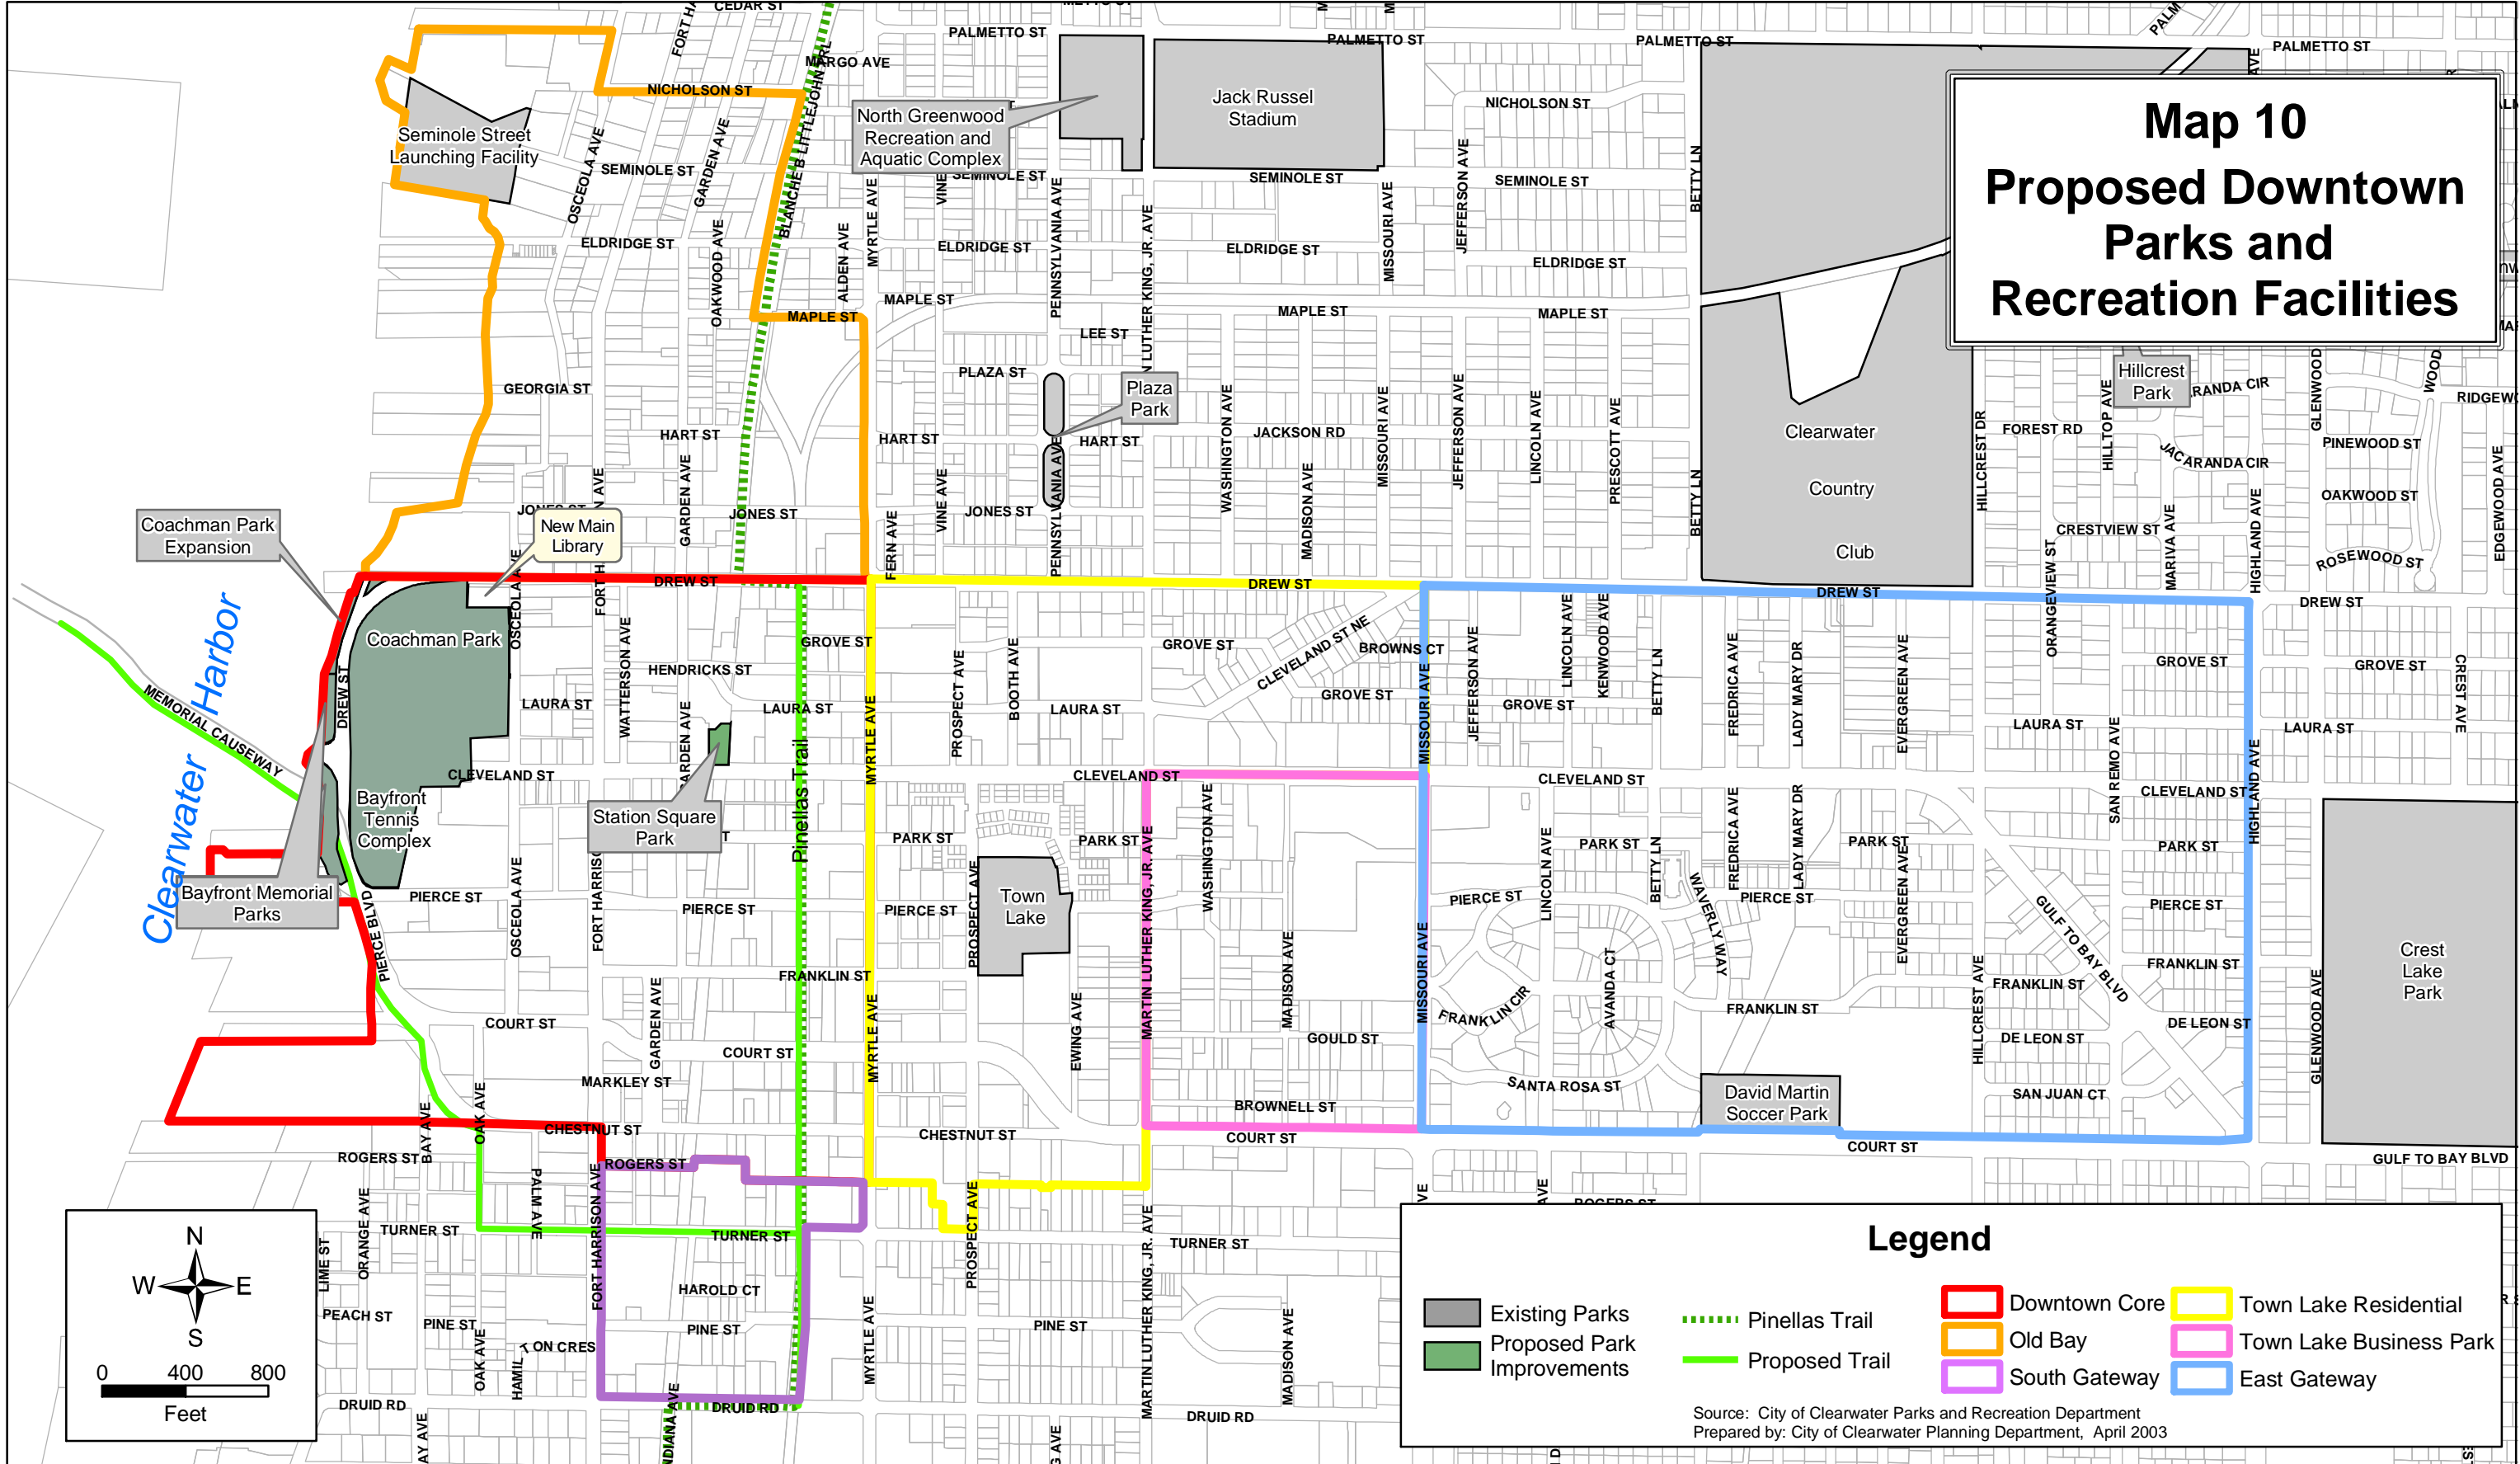

Map 10 Proposed Downtown Parks and Recreation Facilities

Legend

Existing Parks	Pinellas Trail	Downtown Core	Town Lake Residential
Proposed Park Improvements	Proposed Trail	Old Bay	Town Lake Business Park
		South Gateway	East Gateway

Source: City of Clearwater Parks and Recreation Department
Prepared by: City of Clearwater Planning Department, April 2003